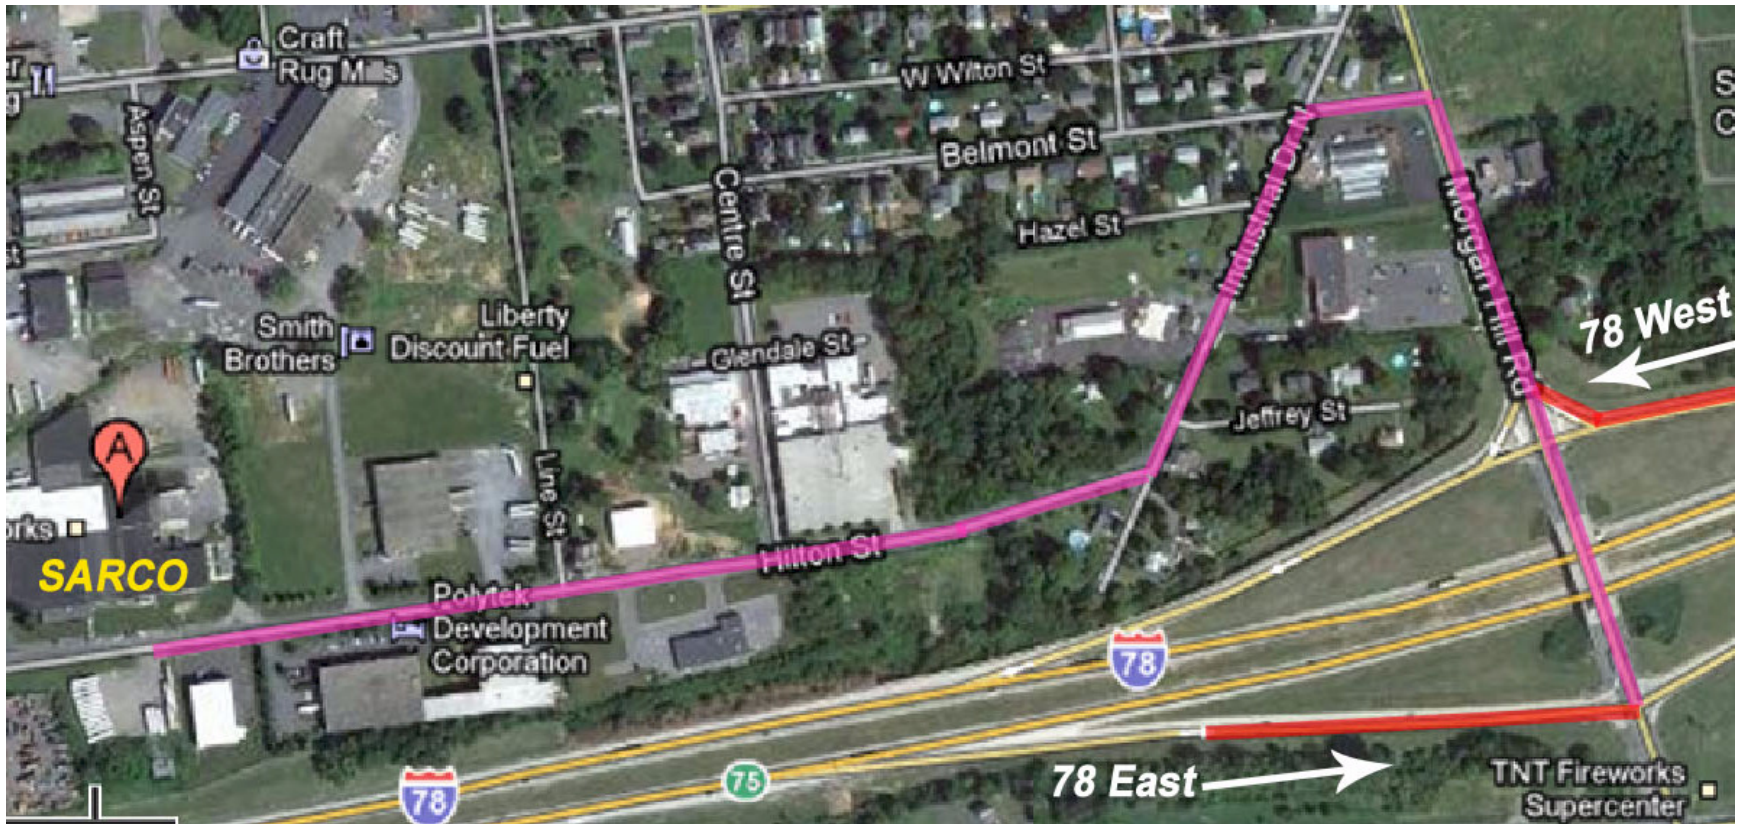

SARCO PENNSYLVANIA
50 HILTON STREET, EASTON PA 18042
(610) 250-3960

Showroom Hours: Monday – Saturday 10am to 5pm, Thursdays open until 9pm

Directions from I-78 East or West

Take **exit 75** toward PA-611/Easton/Philadelphia

Turn right onto **Morgan Hill Rd**

Take the 1st left onto **Belmont St**

Take the 1st left onto **Industrial Dr N**

Take the 2nd right onto **Hilton St**

50 Hilton St will be on the right